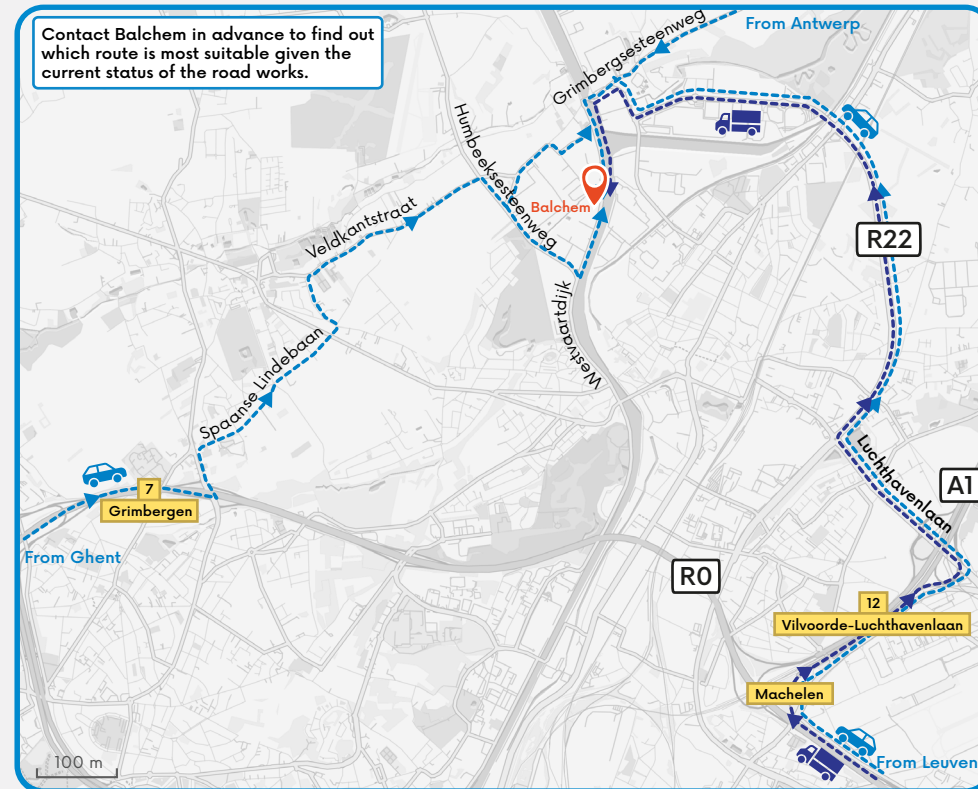

BALCHEM NV
Westvaardijk 85
1850 Grimbergen, Belgium
Tel. + 32.2.2516087
Email : info.grimbergen@balchem.com
Website : www.balchem.com

Bicycle

Car/ Freight traffic

Public transport

 **Vilvoorde railway station**
3,6 km  13 min

 Blue-bike available.
€1,5/24h

 Click [here](#) for more info about Blue-bike.

 Plan your route [here](#) with NMBS

Stop Grimbergen Kluizenberg

1,4 km  17 min

261 Vilvoorde - Zaventem

 1/h

 Plan your route [here](#) with De Lijn