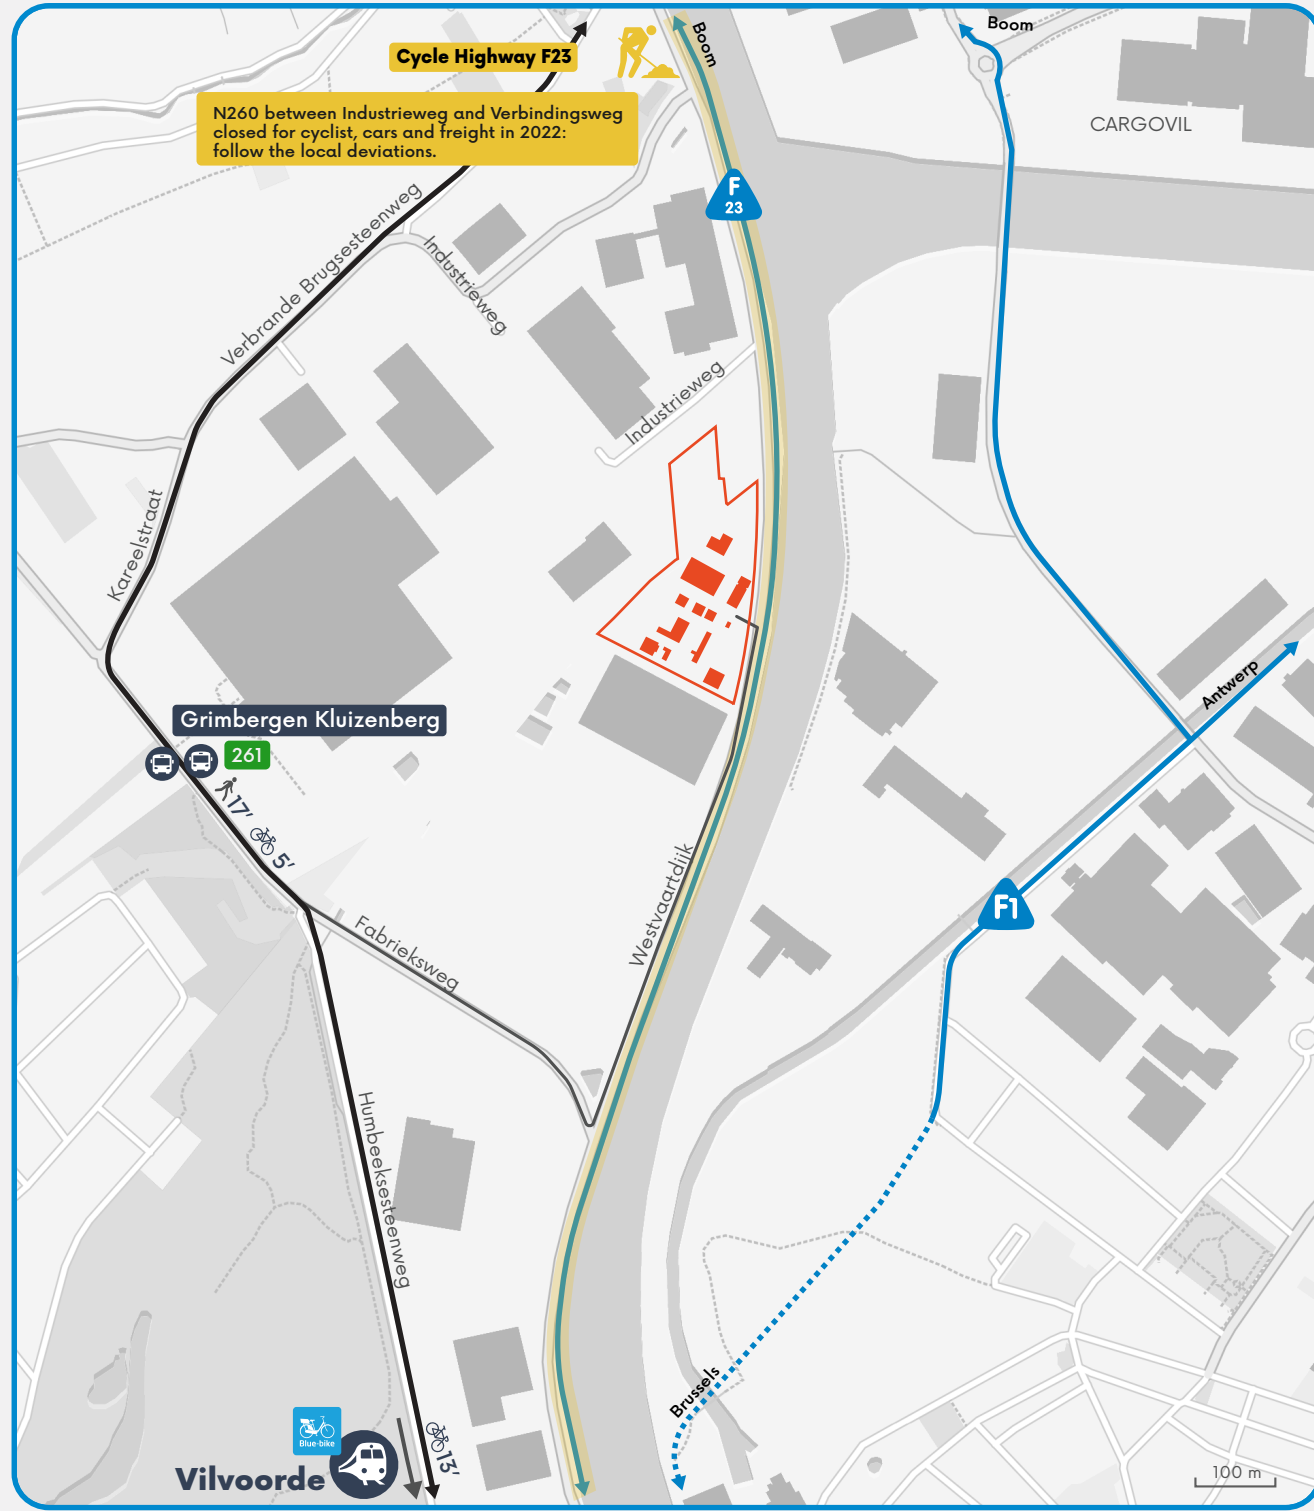

BALCHEM NV
Westvaardijk 85
1850 Grimbergen, Belgium
Tel. + 32.2.2516087
Email : info.grimbergen@balchem.com
Website : www.balchem.com

Bicycle

Car/ Freight traffic

Public transport

 **Vilvoorde railway station**
3,6 km  13 min

 Blue-bike available.
€1,5/24h

 Click [here](#) for more info about Blue-bike.

 Plan your route [here](#) with NMBS

Stop Grimbergen Kluizenberg

1,4 km  17 min

261 Vilvoorde - Zaventem

 1/h

 Plan your route [here](#) with De Lijn