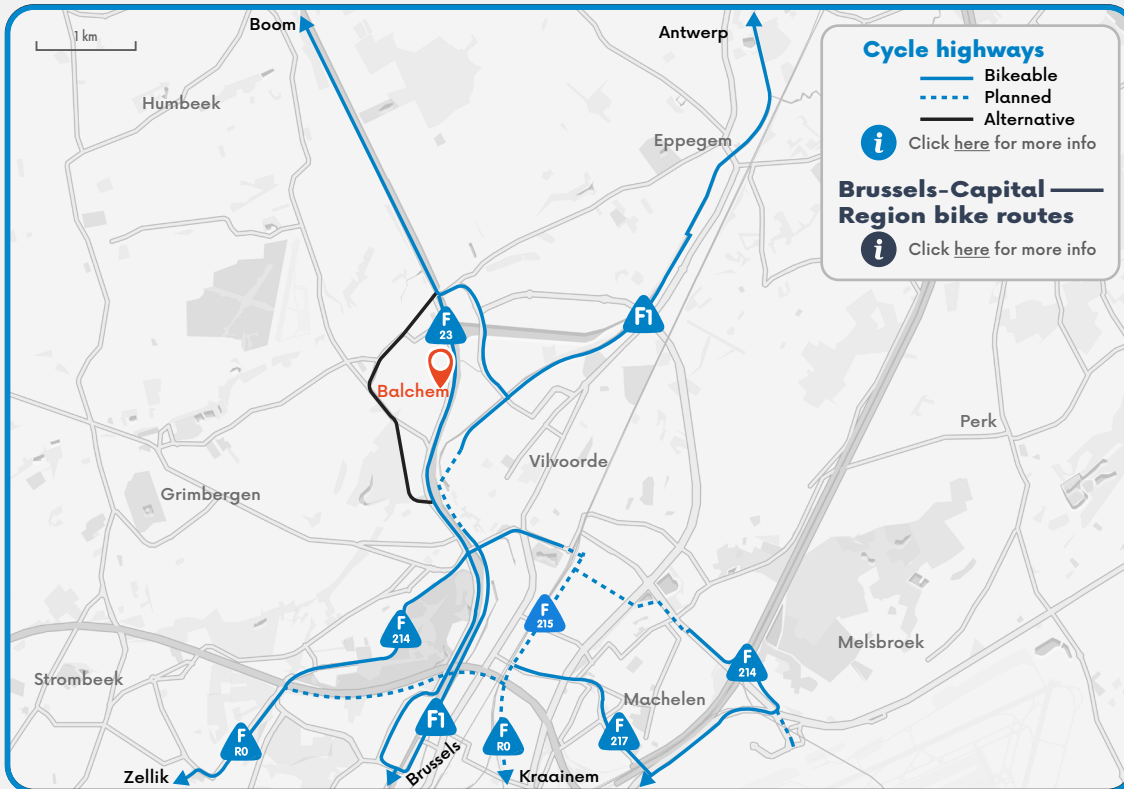

BALCHEM NV
Westvaardijk 85
1850 Grimbergen, Belgium
Tel. + 32.2.2516087
Email : info.grimbergen@balchem.com
Website : www.balchem.com

Bicycle

Car/ Freight traffic

Public transport

 **Vilvoorde railway station**
3,6 km  13 min

 Blue-bike available.
€1,5/24h

 Click [here](#) for more info about Blue-bike.

 Plan your route [here](#) with NMBS

Stop Grimbergen Kluizenberg

1,4 km  17 min

261 Vilvoorde - Zaventem

 1/h

 Plan your route [here](#) with De Lijn